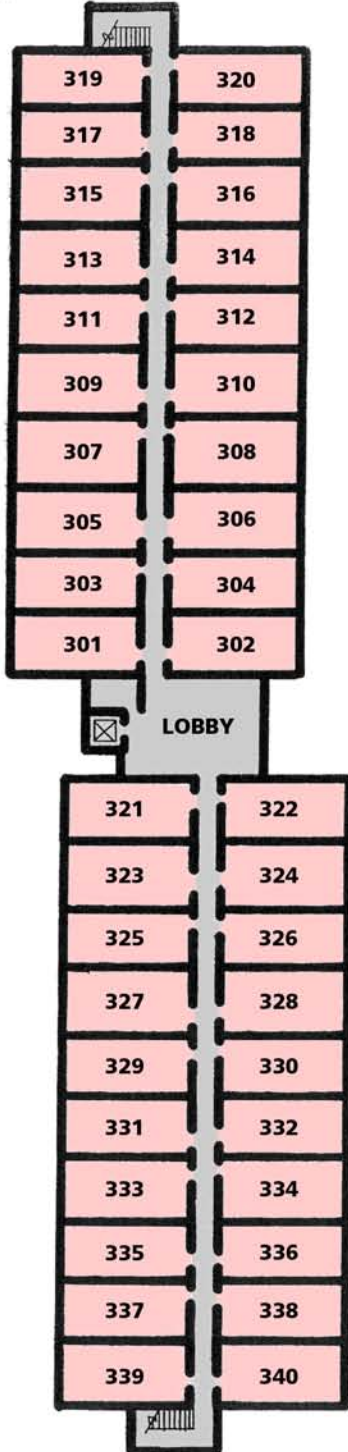

TYPICAL BEDROOM

JACOB ROSENTHAL RESIDENCE HALL FIRST FLOOR

TYPICAL BEDROOM

**JACOB ROSENTHAL RESIDENCE HALL
SECOND FLOOR**

TYPICAL BEDROOM

**JACOB ROSENTHAL RESIDENCE HALL
THIRD FLOOR**

TYPICAL BEDROOM

**JACOB ROSENTHAL RESIDENCE HALL
FOURTH FLOOR**