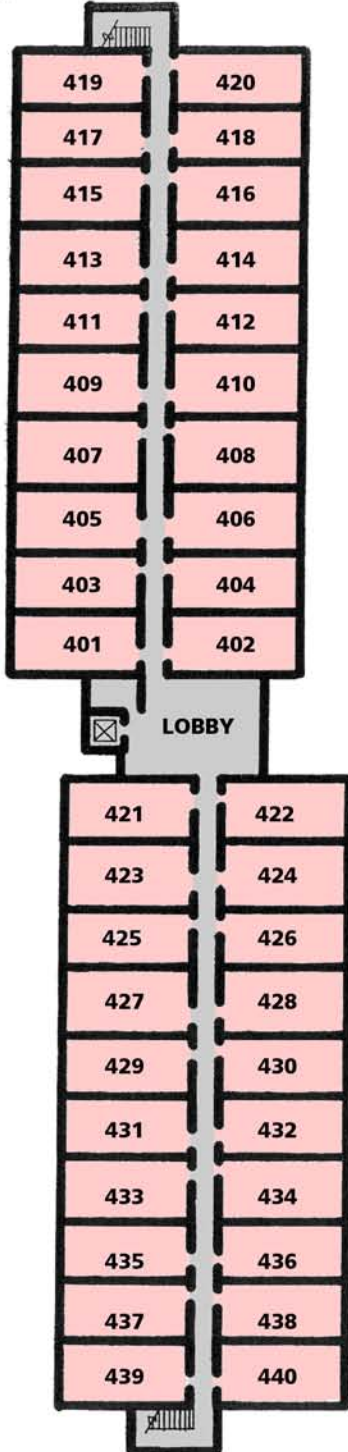

TYPICAL BEDROOM

JACOB ROSENTHAL RESIDENCE HALL FIRST FLOOR

TYPICAL BEDROOM

**JACOB ROSENTHAL RESIDENCE HALL
SECOND FLOOR**

TYPICAL BEDROOM

**JACOB ROSENTHAL RESIDENCE HALL
THIRD FLOOR**

TYPICAL BEDROOM

**JACOB ROSENTHAL RESIDENCE HALL
FOURTH FLOOR**